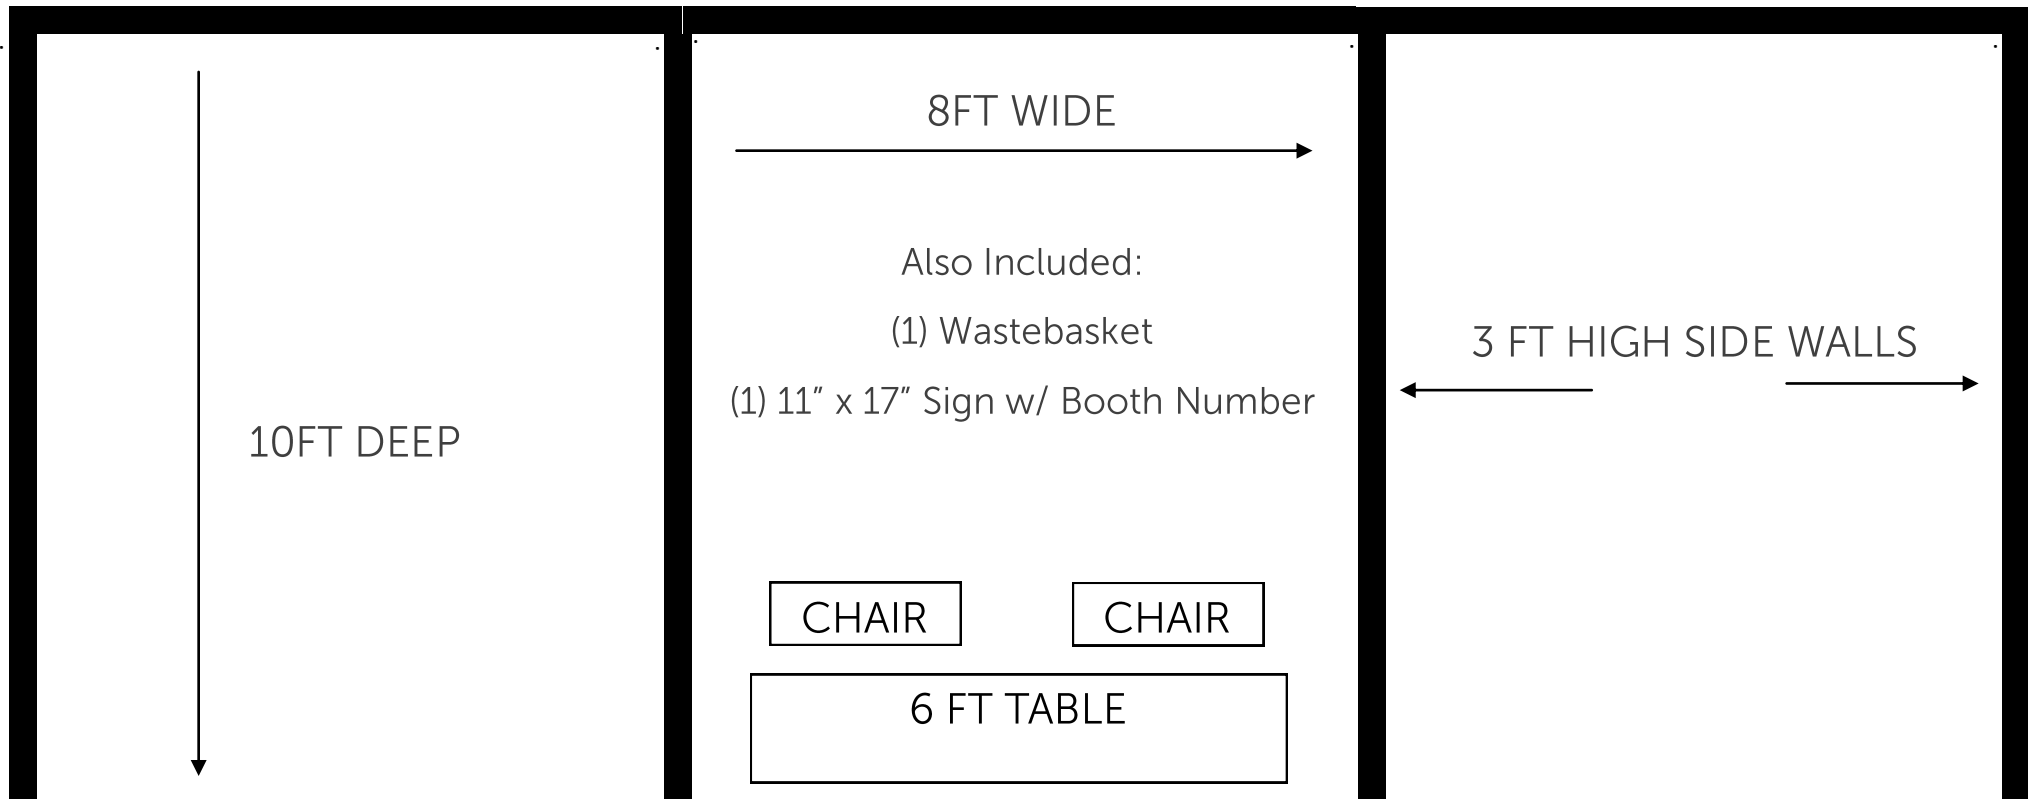

INNOVATION STATION

EXHIBITOR SET-UP

8 FT BACK DROP

10 FT DEEP

8 FT WIDE

Also Included:

(1) Wastebasket

(1) 11" x 17" Sign w/ Booth Number

CHAIR

CHAIR

6 FT TABLE

3 FT HIGH SIDE WALLS